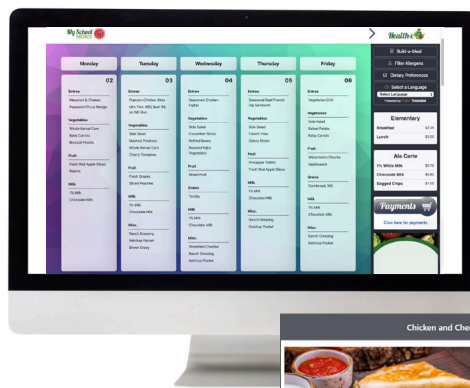

Visit myschoolmenus.com To access your school menus, type in Tallahassee Classical School and then select available menus from the drop-down.

We are pleased to introduce Lintons SMART Café and My School Menus, brought to you by Health-e Pro. Complete with interactive menus, this site is designed to provide all the information you need for each and every meal. Menus display product descriptions, nutritional and allergen information, carbohydrate reports, and product photos with the click of a mouse. What’s more, all menus and nutritionals are available in 100+ languages.

Lintons SMART cafe website combines meal planning, industry expertise, and nutritional education, for a student’s success in and out of the classroom. It’s the convenient, real-time information source that parents, students, and staff need with 24/7 access.

An APP with a Mission

The My School Menu Mobile app makes it easy for students and parents to view daily meals, complete with photos, nutrients, allergens, and more.

The My School Menus Mobile App, Health-e Pro Software is available on the Apple App Store and Google Play.