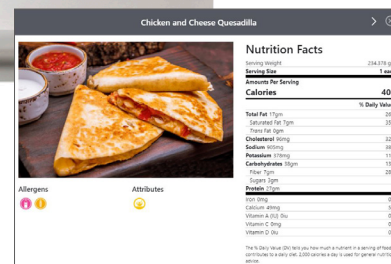

Visit myschoolmenus.com To access your school menus, type in Tallahassee Classical School and then select available menus from the drop-down.

We are pleased to introduce Lintons SMART Café and My School Menus, brought to you by Health-e Pro. Complete with interactive menus, this site is designed to provide all the information you need for each and every meal. Menus display product descriptions, nutritional and allergen information, carbohydrate reports, and product photos with the click of a mouse. What’s more, all menus and nutritionals are available in 100+ languages.

Lintons SMART cafe website combines meal planning, industry expertise, and nutritional education, for a student’s success in and out of the classroom. It’s the convenient, real-time information source that parents, students, and staff need with 24/7 access.